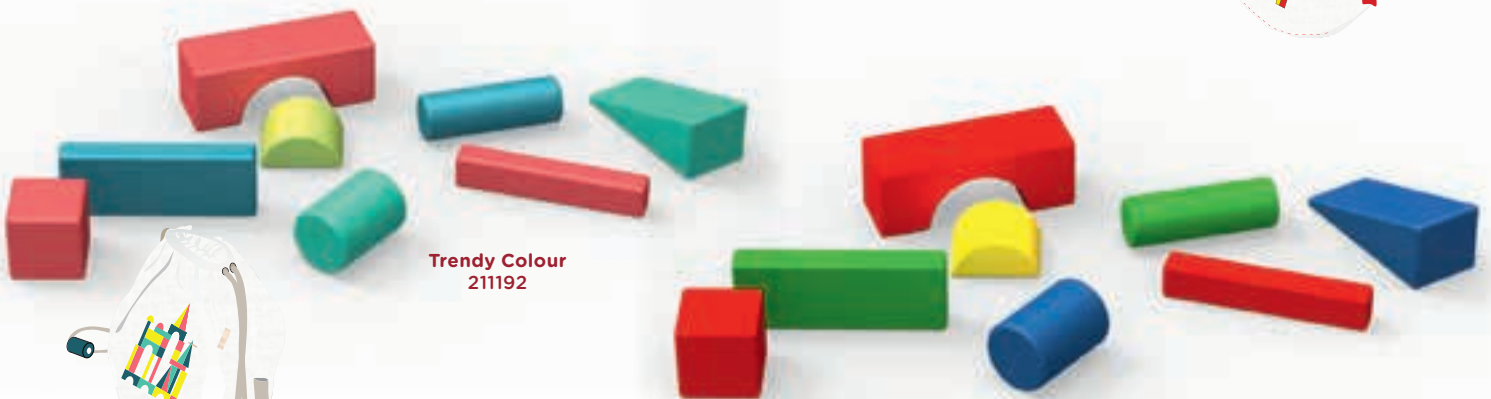

MOOVER
Classic Blocks | **Line™**

Trendy Colour
211192