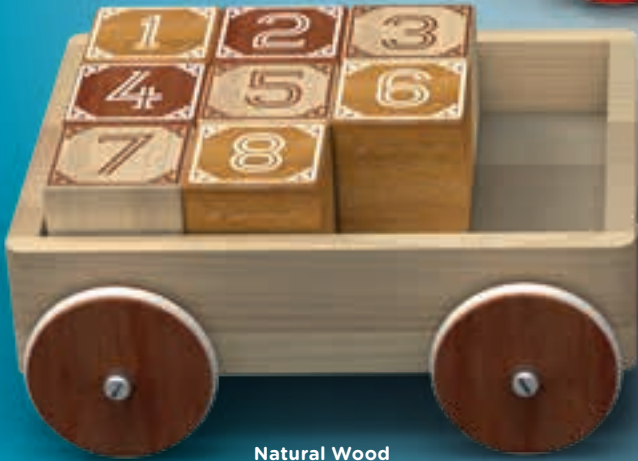

MOOVER | Line™

Bunk Bed

31 cm

Item dimensions:
 Height x Length x Depth:
 50.00 x 21.40 x 23.70 cm
 19.70 x 8.40 x 9.30 inches

Item box dimensions:
 Height x Length x Depth:
 50.30 x 21.70 x 24.00 cm
 19.80 x 8.50 x 9.45 inches

211215

Primary Colours
211024

Natural Wood
211031

MOOVER
Romantic
Wagon

Line™

Item dimensions:
Height x Length x Depth:
13.75 x 14.10 x 4.80 cm
5.40 x 5.55 x 1.90 inches

Primary Colours
211178

Natural Wood
211185

MOOVER
Classic Blocks | **Line™**

Trendy Colour
211192

Primary Colours
880114

Natural Wood
880107

1+

MOOVER
Wooden
Building Blocks

LineTM

DANISH WORLD FAMOUS
HANS CHRISTIAN ANDERSEN FAIRYTALE :
THE LITTLE MERMAID